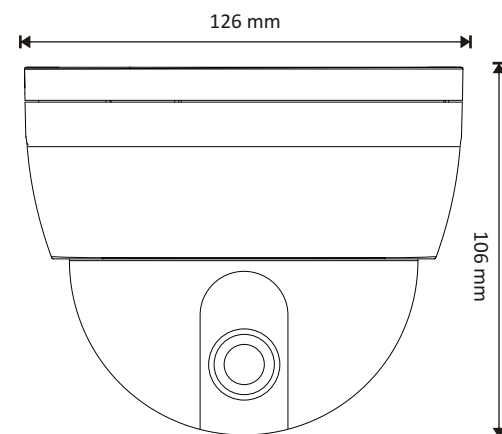

Dimension :

Specifications :

Model	AM-E656P-FM/VM	AM-E656N-FM/VM
Signal System	PAL	NTSC
CCD Type	1/3" 960H Super HAD CCD II IS	
Effective Pixels	976(H) x 582(V)	976(H) x 494(V)
Scanning Frequency	H : 15.625 KHz V : 50 Hz	H : 15.734 KHz V : 60 Hz
Horizontal TVLine Resolution	650TVL at Color, 800TVL at B/W	
ATR	On/Off (Luminance & Contrast Adjustable)	
Day/Night	Color / B&W / Auto / EXTERN	
Digital Noise Reduction	2 DNR, On/Off Selectable	
Sens-Up	Auto/ Manual Selectable x2 to x32 level	
Lux Level(illumination)	0.3Lux at 40 IRE Color, 0.03Lux at 40 IRE B/W	
Gamma	Default 0.45	
Gain Control(AGC)	X0.25 / X0.50 / X0.75 / X1.00	
White Balance	"ATW / PUSH / USER1 / USER2 / ANTI CR / MANUAL/ PUSH LOCK"	
Light Compensation	Off/ BLC / HLC Programmable Zone	
Lens	3.5 to 12MM DC Auto IRIS VaryFocal with IR Enabled	
Lens Control	Auto(Mode & Speed Adjustable) / Manual	
Camera ID Name	On/Off	
Privacy Masking	Up to 4 Zones	
OSD Menu Control	Yes	
Mirror	On/Off	
Motion Detection	ON / OFF Adjustable 4 Zone, ALARM Output support	
Image Control	Brightness, Contrast, Sharpness, Hue, Gain	
Scanning Type	2:1 Interlace	
S/N Ratio	52dB @ AGC Off	

Specifications :

Shutter Speed Control	AUTO(1/50/60s-1/100,000s) / Manual(Shutter & AGC Adjustable)
Synchronous System	Internal / Line Lock
Video output	1.0Vp-p,75Ω, BNC Cable Connector
Power Supply	DC 12V +- 10%, DC Cable Connector
Power Consumption	<200mA @ 12VDC, 190mA @ 24VAC
Operating Temperature	-10°C ~ + 50°C
Operating Humidity	30% ~ 90% RH
Dimensions(WxDxH)	126mm (W) x 126mm (D) x 106mm (H)
Weight (g)	325 g
Enclosure	3 Axis Bracket, ABS Plastic with illustration Dome Cover