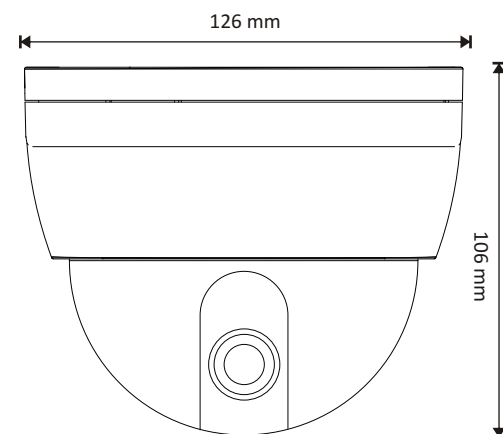

**Dimension :**

Specifications :

Model	AM-N546P-FM-VM	AM-N546N-FM-VM
Signal System	PAL	NTSC
CCD Type	1/3" Super HAD II IS	
Effective Pixels	752(H) x 582(V)	768(H) x 494(V)
Scanning Frequency	H : 15.625 KHz V : 50 Hz	H : 15.734 KHz V : 60 Hz
Horizontal TVLine Resolution	More Than 540TVL	
Day/Night	Color / B&W / Auto	
Lux Level(illumination)	0.15Lux at 40 IRE @ F1.2 @ Color , 0.01Lux @ B&W	
Gamma	Auto/ Adjustable 100 to 1.0(Default 0.45)	
Gain Control(AGC)	On / Off	
White Balance	ATW / AWB / FIXED / MANUAL	
Light Compensation	BLC ON / OFF with 64 Adjustable Zones	
Camera ID Name	On/Off	
Privacy Masking	Up to 4 Adjustable Zones	
OSD Menu Control	Yes	
Motion Detection	On/Off Selectable, up to 64 Adjustable Zones	
Mirror Control	Yes	
Image Control	Brightness, Contrast, Sharpness, Red Gain, Blue Gain	
S/N Ratio	50dB @ AGC Off	
Shutter Speed Control	AUTO(1 50/60s-1/100,000s) / FIXED / FLK / Manual	
Lens	3.5 to 12MM DC Auto IRIS VaryFocal with IR Enabled	
Synchronous System	Internal/Line Lock Selectable	
Video output	1.0Vp-p, 75Ω, BNC	
Power Supply	DC 12V ± 10% / AC 24V , DC Cable Connector	
Power Consumption	<130mA @ 12VDC, 180mA @ 24VAC	

Specifications :

Operating Temperature	-10°C ~ + 50°C
Operating Humidity	30% ~ 90% RH
Dimensions(W×D×H)	126mm (W) x 126mm (D) x 106mm (H)
Weight (g)	325 g
Enclosure	3 Axis Bracket, ABS Plastic with illustration Dome Cover